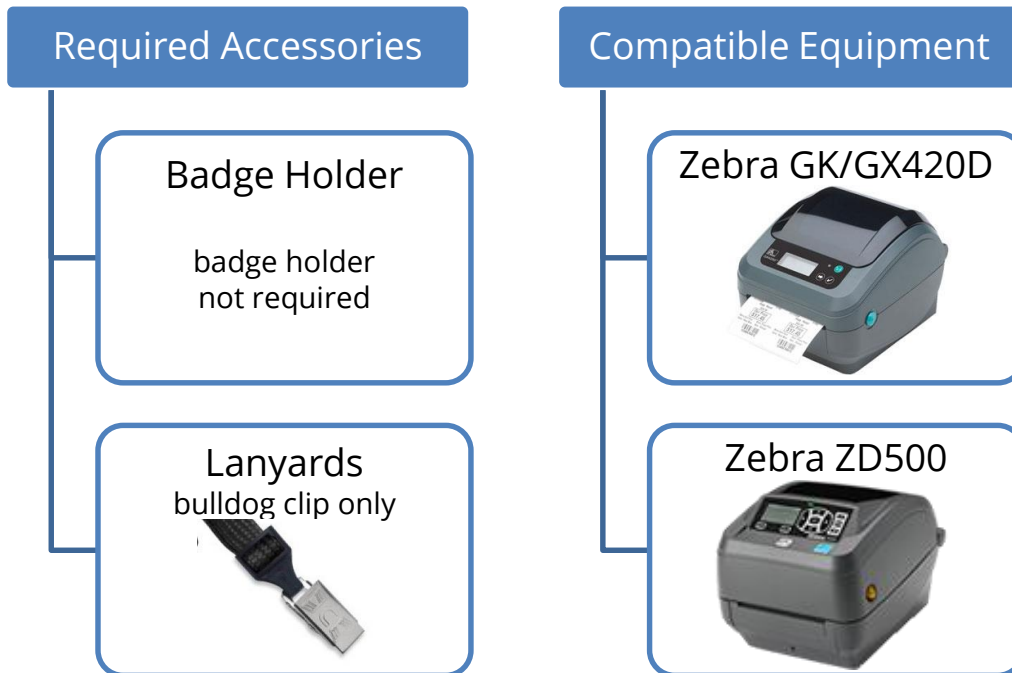

- ✓ Optional this badge stock can be used as double sided – Please plan on ordering double the amount of badges since 2 badges print per attendee + back up.

Required Accessories

Badge Holder

Lanyards

Compatible Equipment

Zebra GK/GX420D

Zebra ZD500

Single Sided 4 x 3 White Badge with clip hole - b/w print
(Badge 2)

✓ This badge stock **cannot** be used as double sided.

Single Sided 4 x 6 White Badge - b/w print
(Badge 3)

- ✓ Optional this badge stock can be used as double sided – Please plan on ordering double the amount of badges since 2 badges print per attendee + back up.

Required Accessories

Badge Holder

Lanyards

Compatible Equipment

Zebra GK/GX420D

Zebra ZD500

Double Sided 4 x 6 White Badge - b/w print
(Badge 4)

- ✓ This badge stock can **ONLY** be used as double sided option – Please plan on ordering double the amount of badges since 2 badges print per attendee + back up.